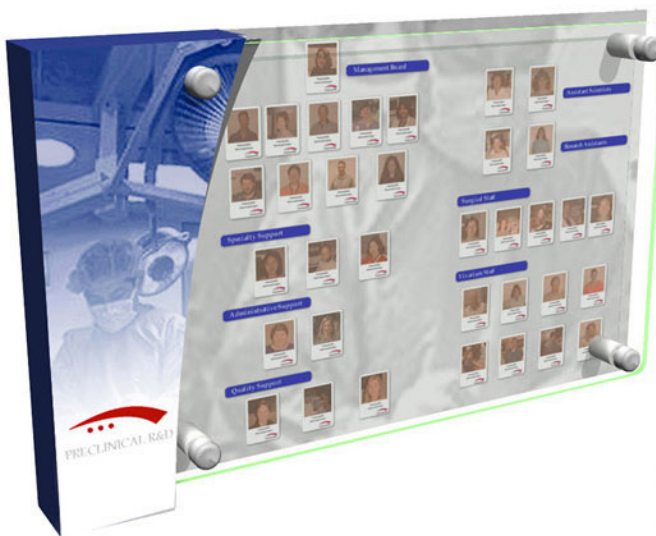

## Custom Showroom Displays Magnetic Wall Boards

64" wide by 36" tall