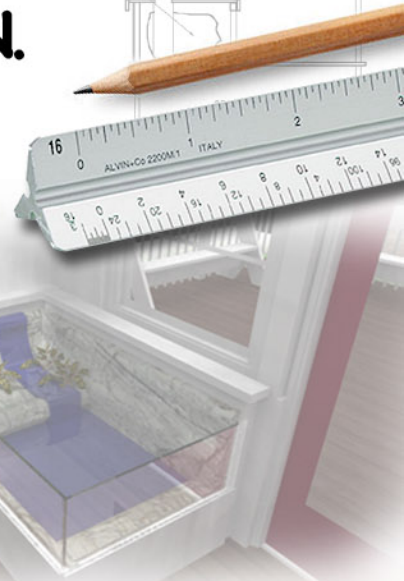

**DESIGN.
PLAN.
BUILD.**

CREATIVE SOLUTIONS FOR CREATIVE PROJECTS! NATURE CENTERS, SHOWROOMS, RETAIL SPACE... I'M A GRAPHIC ARTIST WHO USES POWER TOOLS -MY HOBBIES CAN MAKE YOUR IDEAS COME TO LIFE!